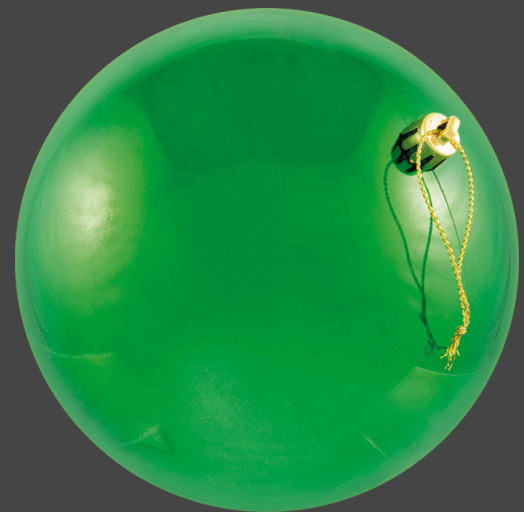

6cm 12 Christmas balls,
seamless, matt,

1,00 €

7363503

6cm 12 Christmas balls,
seamless, matt,

2,25 €

7363510

6cm 12 Christmas balls,
seamless, shiny,

8,00 €